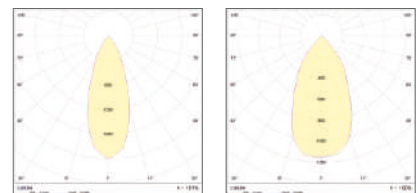

TECHNICAL DRAWINGS

* For different options, please contact our team.