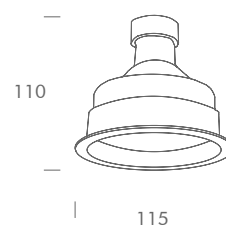

TECHNICAL DRAWINGS

* For different options, please contact our team.