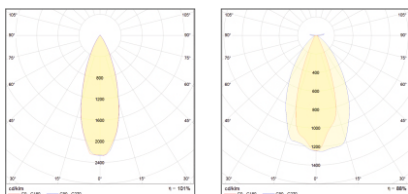

TECHNICAL DRAWINGS

* For different options, please contact our team.