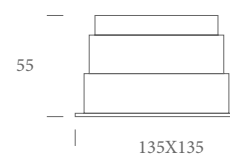

TECHNICAL DRAWINGS

* For different options, please contact our team.