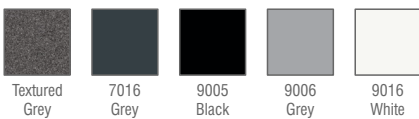

Body Colors Options