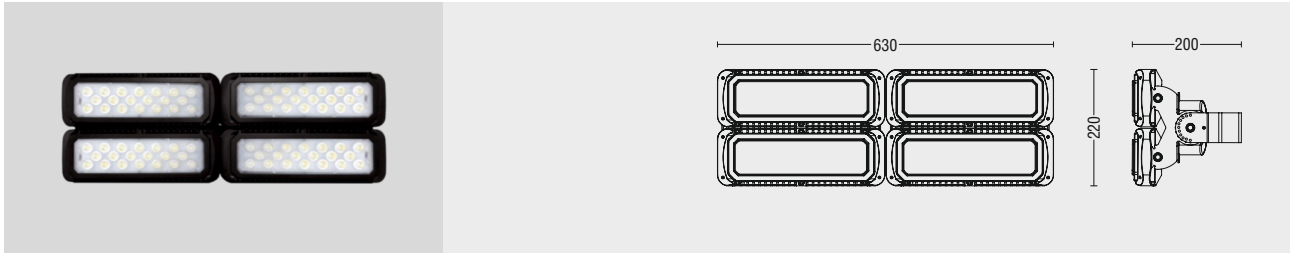

## Standard Product

Input	100-305V / AC 50-60Hz
Control	On / Off
Optic	60°
Light Color	4000K
Body Color	9005 Black
CRI	>82
Protection	IP67
Impact Resistance	IK10
Protection class IEC	Class I
Power factor (min.)	0,092
Surge protection	6KV
Wind Catching Area	0,13m <sup>2</sup>
Weight	11,2kg
Ambient Temperature	-25°C / +60°C