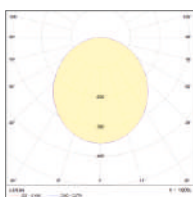

* According to 4000K light temperature

PRODUCT CODING

Product Name	Product Power	Product Size	Control System	Color Temperature	Light Beam
XX XX XX	on/off	1-10V	PUSH	3K	120°
XX XX XX	N	V	P	4	XX