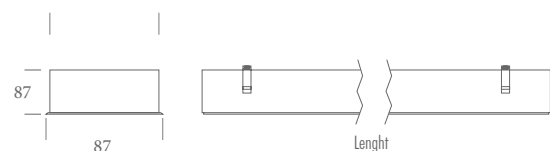

TECHNICAL DRAWINGS

* For different options, please contact our team.