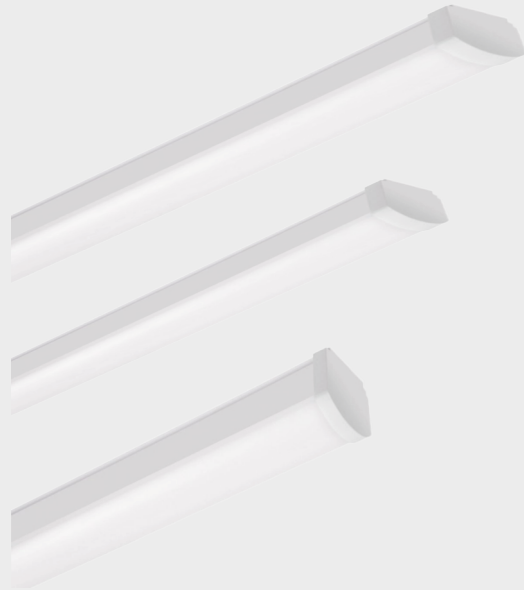

MACHTIG

LED surfaced type
High Performance Industrial Lighting

MACHTIG Linear serie is intended for new hazardous area installations as well as retrofitting existing fluorescent systems that require high-performance. MACHTIG is a harmonic combination of strong and attractive and attractive form.

Housing of UV stabilized, made of polycarbonate body, in white. Two clamps for surface mounting of the luminaire. Natural silicone gel gasket. MACHTIG can be installed in enviroments with high temperature. If the light fittings are installed in exterior, the degree of IP protection is IP67.