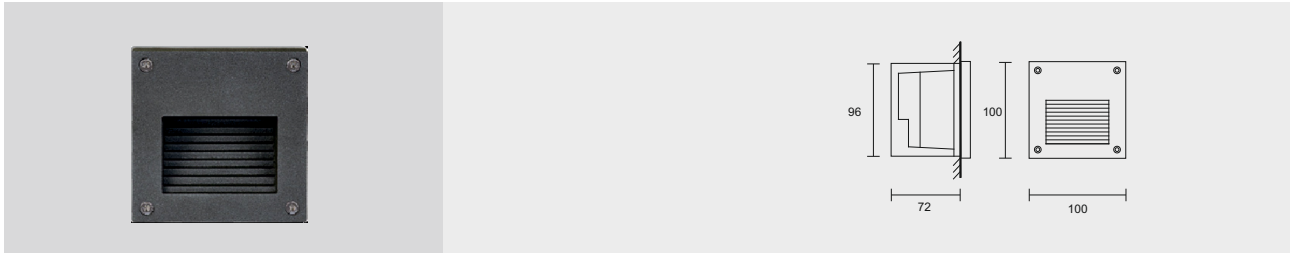

Made of aluminum, this rectangular fixture extends straight upward to allow its light to spill outward.

This luminaire is an iconic design in a modern reinterpretation to LED sources with outstanding performance, designed to guarantee an high visual comfort, glare-free lighting with no light pollution.

Exterior

Facade

Architectural

Ancient

PARVUS

Standard Product

Input	220-240V / AC 50-60Hz
Control	On / Off
Optic	30°
Light Color	4000K
Body Color	7016 Grey
CRI	>82
Protection	IP65
Impact Resistance	IK09
Protection class IEC	Class I
Power factor (min.)	0,90
Weight	0,75kg
Ambient Temperature	-30°C / +60°C