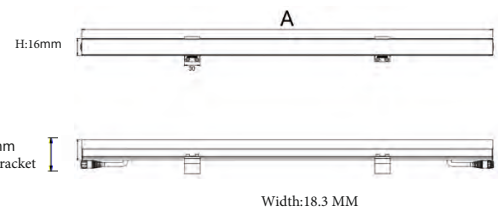

SATIN LINE Slim

LED Linear Strip
Wall mounted ledbar fixture

Aluminum extruded body
UV protected High homogenous light diffusion
with high-quality diffuser
Aluminum mounting brackets
Production in different lengths
Daisy-chain connection
topology up to 10 meters
(OPTIONAL) IP67 I/O Connectors
With IP Socket
ENEC Standards

PRODUCT CODE

PRODUCT CODE	W/M	LUMEN
SATINLINES	7W	910Lm
	12W	1560Lm
	14W	1820Lm
	18W	2340Lm

CUSTOMIZE OPTIONS

Dimmable 1-10V	Dimmable PUSH	Dimmable TRIAC	Dimmable DALI	RGB PWM SIGNAL WITH RC	Light Color RGBW	Dynamic White	Color Rendering Index > 90	Transparent Diffuser	EMERGENCY KIT
1-10V	PUSH	TRIAC	DALI	PMW	RGBW	DYN	CRI >90	○	E

TECHNICAL DRAWINGS

ACCESSORIES (OPTIONAL)

-IP Connector

* For different options, please contact our team.