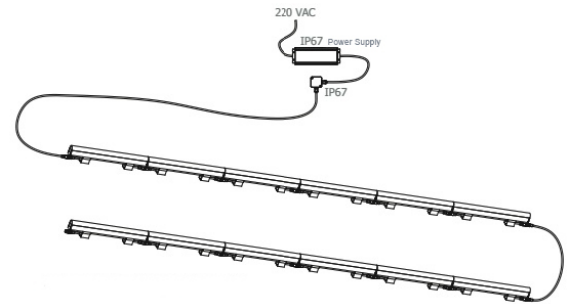

SATIN LINE Slim

LED Linear Strip
Wall mounted ledbar fixture

Aluminum extruded body
UV protected High homogenous light diffusion
with high-quality diffuser
Aluminum mounting brackets
Production in different lengths
Daisy-chain connection
topology up to 10 meters
(OPTIONAL) IP67 I/O Connectors
With IP Socket
ENEC Standards

IP SOCKET

BASIC OPTIONS

on/off	on/off Control (No Dimmable)
24V DC	Input Voltage 24V DC
CRI >80	Color Rendering Index >80
Temp	Light Temperature 2700K, 3000K, 4000K, 5000K, 6500K
▲	Light Beam 120°
●	White OPAL Polycarbonate Diffuser
°C	-20°C/+60°C Temperature
R-G-B	Amber, Red, Green or Blue Mono Color

PRODUCT CODE

PRODUCT CODE	W/M	LUMEN
SATINLINES	7W	910Lm
	12W	1560Lm
	14W	1820Lm
	18W	2340Lm

CUSTOMIZE OPTIONS

Dimmable 1-10V	Dimmable PUSH	Dimmable TRIAC	Dimmable DALI	RGB PWM SIGNAL WITH RC	Light Color RGBW	Dynamic White	Color Rendering Index > 90	Transparent Diffuser	EMERGENCY KIT
1-10V	PUSH	TRIAC	DALI	PMW	RGBW	DYN	CRI >90	○	E

TECHNICAL DRAWINGS

ACCESSORIES (OPTIONAL)

-IP Connector

* For different options, please contact our team.