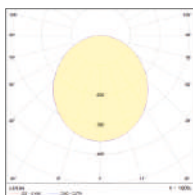

TECHNICAL DRAWINGS

* For different options, please contact our team.