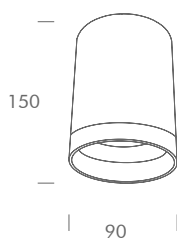

PRODUCT CODE	W	Height	Lenght	Socket	Lumen*
ELECRO90GU10.X.90.N.X.X	-	150	Ø90	GU10	-

*The information will vary depending on the bulb brand you prefer.

REFLECTOR OPTIONS

PRODUCT CODING

Product Name	Product Power	Product Size	Control System				Color Temperature			Light Beam	
XX	XX	XX	on/off	1-10V	PUSH	TRIAC	DALI	3K	4K	6.5K	△
XX	XX	XX	N	V	P	T	D	3	4	6	XX

TECHNICAL DRAWINGS

BASIC OPTIONS

on/off	on/off Control (No Dimmable)
230V AC	Input Voltage 230V/AC
GU10	GU10 Socket
CRI >80	Color Rendering Index > 80
4K	Light Temperature 4000K
△	Light Beam 36°
w	White Body Color