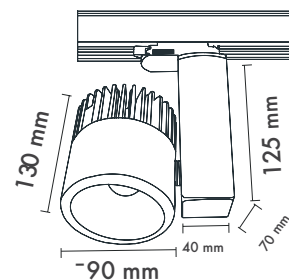

TECHNICAL DRAWINGS

* For different options, please contact our team.