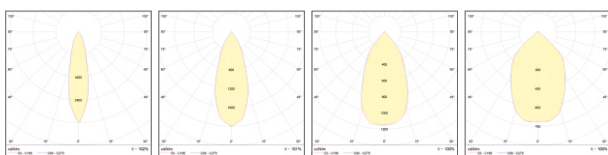

PRODUCT CODING

Product Name	Product Power	Product Size	Control System	Color Temperature	Light Beam
XX	XX	XX	on/off 1-10V PUSH TRIAC DALI	3K 4K 6.5K	▲
XX	XX	XX	N V P T D	3 4 6	XX