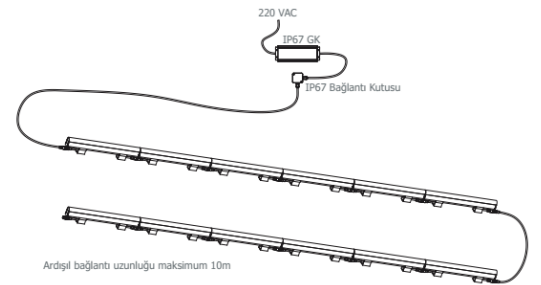

Aluminum extruded body
UV protected High homogenous light diffusion
with high-quality diffuser
Aluminum mounting brackets
Production in different lengths
Daisy-chain connection topology
up to 10 meters
IP67 I/O Connectors
ENEC Standarts

BASIC OPTIONS

on/off	on/off Control (No Dimmable)
24V DC	Input Voltage 24V DC
CRI >80	Color Rendering Index >80
Temp	Light Temperature 2700K, 3000K, 4000K, 5000K 6500K
▲	Light Beam 120°
●	White OPAL Polycarbonate Diffuser
°C	-20°C/+60°C Temperature
R-G-B	Amber, Red, Green or Blue Mono Color

CUSTOMIZE OPTIONS

Dimmable 1-10V	Dimmable PUSH	Dimmable TRIAC	Dimmable DALI	RGB PWM SIGNAL WITH RC	Light Color RGBW	Dynamic White	Color Rendering Index >90	Transparent Diffuser	EMERGENCY KIT
1-10V	PUSH	TRIAC	DALI	PMW	RGBW	DYN	CRI >90	○	E

Optional Accessories

IP CONNECTOR

PRODUCT CODE	W/M	LUMEN
SATINLINE.7.100.4	7W	910Lm
SATINLINE.7.100.4	12W	1560Lm
SATINLINE.7.100.4	14W	1820Lm
SATINLINE.7.100.4	18W	2340Lm
SATINLINE.7.100.4	24W	3120Lm

TECHNICAL DRAWINGS

* For different options, please contact our team.