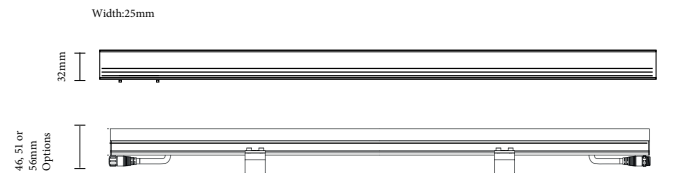

TECHNICAL DRAWINGS

* For different options, please contact our team.