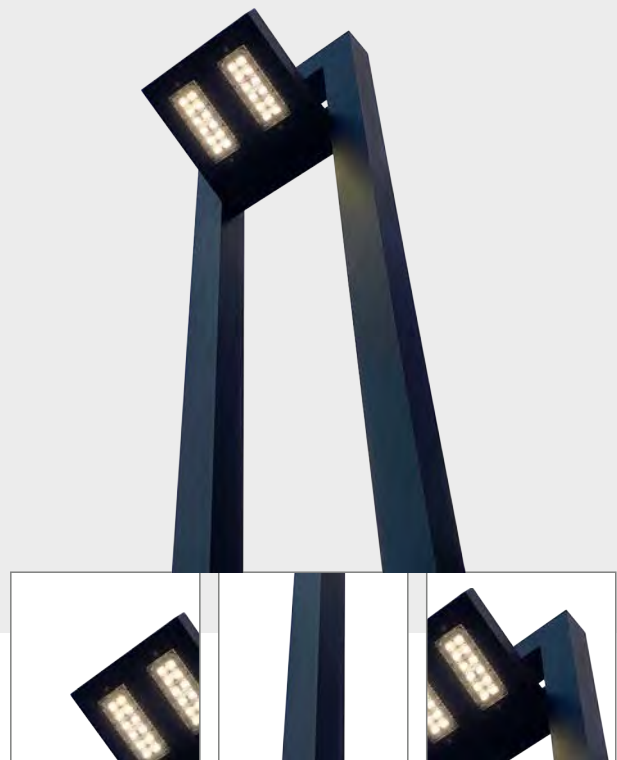

ARCHE

Outdoor Type
Decorative Lighting Poles

The elegant sobriety of ARCHE combined with state-of-the-art lighting technology, ensures its over-average versatility. It can easily be integrated in just about any architectural environment and fulfils every requirement - lighting paths in compliance with safety standards, used in a row, as design-oriented decorative lighting or as a standard guidance system.

Various light distributions, lumen packages, sizes and configurations make these highly adaptable LED outdoor luminaires even more flexible. Depending on personal taste and the area of installation, ARCHE can be used as pole-top luminaire. When the optional luminaire is added to the latter, it produces a symbolic, almost archetypal effect without loosing its characteristically modern simplicity.

Characteristics

- Aluminium body
- High efficiency LED lighting
- Electrostatic powder paint
- High quality silicone gasket
- Galvanized metal anchorage
- Aluminium PCB
- LED with Life Span > 100.000 Hours
- CCT tolerance within a 3 step MacAdams ellipse
- Corrosion Protection
- 5 Years Warranty
- Marine Coating (Optional)
- ENEC Certified Driver

Key Advantages

- Can be easily integrated to many designs
- Economic and efficient
- Easy installation
- High performance LED
- High corrosion resistance

Applications

Standard Product

| | |
|-----------------------|-----------------------|
| Input | 100-305V / AC 50-65Hz |
| Control | On / Off |
| Optic | Symmetrical |
| Light Color | 4000K |
| Body Color | 7016 Grey |
| CRI | >82 |
| Protection | IP65 |
| Impact Resistance | IK09 |
| Protection ARCHES IEC | ARCHES I |
| Power factor (min.) | 0,092 |
| Weight | - kg |
| Ambient Temperature | -30°C / +60°C |