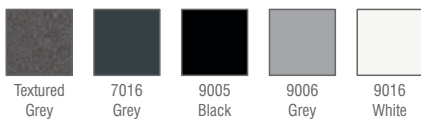

Input	100-305V / AC 50-65Hz
Control	On / Off
Optic	Symmetrical
Light Color	4000K
Body Color	7016 Grey
CRI	>82
Protection	IP66
Impact Resistance	IK09
Protection class IEC	Class I
Power factor (min.)	0,092
Weight	- kg
Ambient Temperature	-30°C / +60°C

Available Options

** Possibility of production in different lengths and sections.*

Input	24V / DC
Control	RGB, DALI, DIM, DMX
Optic	8°, 15°, 30°, 50°, 60°, 70°, 90°, 120°, Asymmetrical
Light Color	2200K, 2700K, 3000K, 5000K, 6500K
Body Color	Optional RAL colors
CRI	>90
Protection	IP67
Warranty	7-10 Years

Light Colors

Body Colors Options

Light Effect

Optional Accessories

IP67
Junction
Box

Ordering Details

Product Code	Power	Light Color	Dimensions	Lumen
VETERIS.30.AC.N.4.SYM.7016	30W	4000K	4200	3960

** For different options, please contact our team.*