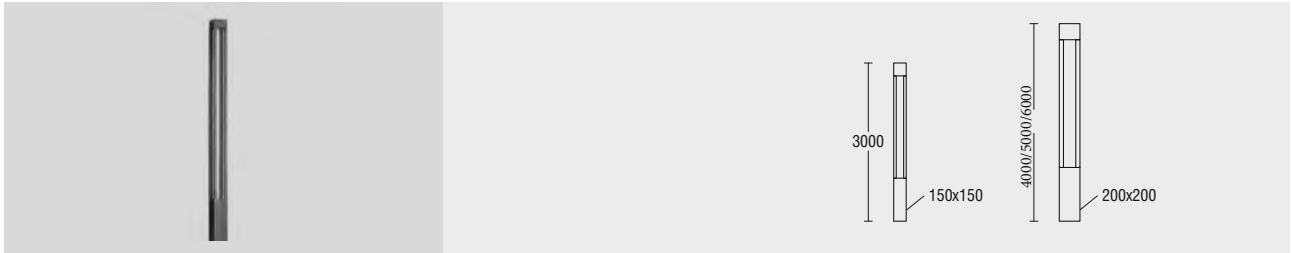

Applications

Landscape

Outdoor

Urban

APOLLO L

Standard Product

Input	100-305V / AC 50-65Hz
Control	On / Off
Optic	Symmetrical
Light Color	4000K
Body Color	7016 Grey
CRI	>82
Protection	IP65
Impact Resistance	IK09
Protection class IEC	Class I
Power factor (min.)	0,092
Weight	- kg
Ambient Temperature	-30°C / +60°C