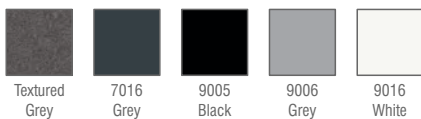

Body Colors Options