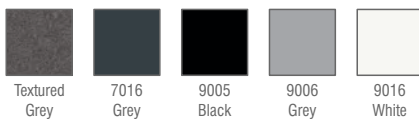

Key Advantages

- Aluminium Body
- Smart energy savings
- Delivery of complete assembly
- Corrosion resistance

Applications

Landscape

Outdoor

Urban

Standard Product

Input	100-305V / AC 50-65Hz
Control	On / Off
Optic	Symmetrical
Light Color	4000K
Body Color	7016 Grey
CRI	>82
Protection	IP66
Impact Resistance	IK09
Protection class IEC	Class I
Power factor (min.)	0,092
Weight	- kg
Ambient Temperature	-30°C / +60°C

Available Options

* Possibility of production in different lengths and sections.

Input	24V / DC
Control	RGB, DALI, DIM, DMX
Optic	8°, 15°, 30°, 50°, 60°, 70°, 90°, 120°, Asymmetrical
Light Color	2200K, 2700K, 3000K, 5000K, 6500K
Body Color	Optional RAL colors
CRI	>90
Protection	IP67
Warranty	7-10 Years

Light Colors

Body Colors Options

Light Effect

Optional Accessories

IP67
Junction
Box

Ordering Details

Product Code	Power	Light Color	Dimensions	Lumen
ARROW.35.AC.N.4.SYM.7016	35W	4000K	3000	4620
ARROW.50.AC.N.4.SYM.7016	50W	4000K	3000	6600
ARROW.60.AC.N.4.SYM.7016	60W	4000K	3000	7920