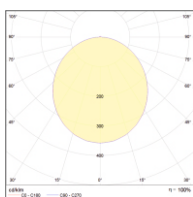

AURA LINE 100x200

pendant & surface type

linear lighting fixture

Aluminum extruded body

UV protected diffuser

Adjustable length steel ropes

Nickel plated brass parts

Constant current LED driver

Electrostatic powder coating paint

Production in different lengths

Optional body colors

ENEC standards

PRODUCT CODE	W	Length	Temp	Lumen*
AURALINE100x200.11.500.N.4.120	11	500	4000K	1133
AURALINE100x200.16.500.N.4.120	16	500	4000K	1648
AURALINE100x200.15.600.N.4.120	15	600	4000K	1725
AURALINE100x200.18.600.N.4.120	18	600	4000K	1854
*AURALINE100x200.20.800.N.4.120	20	800	4000K	2300
AURALINE100x200.22.1000.N.4.120	22	1000	4000K	2266
AURALINE100x200.25.1000.N.4.120	25	1000	4000K	2575
AURALINE100x200.32.1000.N.4.120	32	1000	4000K	3296
AURALINE100x200.32.1100.N.4.120	30	1100	4000K	3450
AURALINE100x200.27.1200.N.4.120	27	1200	4000K	2781
AURALINE100x200.28.1200.N.4.120	28	1200	4000K	2884
AURALINE100x200.39.1200.N.4.120	39	1200	4000K	4017
AURALINE100x200.30.1300.N.4.120	30	1300	4000K	3090
AURALINE100x200.36.1400.N.4.120	36	1400	4000K	3708
AURALINE100x200.33.1500.N.4.120	33	1500	4000K	3399
AURALINE100x200.45.1500.N.4.120	45	1500	4000K	4635
AURALINE100x200.48.1500.N.4.120	48	1500	4000K	4944
*AURALINE100x200.45.1800.N.4.120	45	1800	4000K	5175
AURALINE100x200.48.1800.N.4.120	48	1800	4000K	4944
AURALINE100x200.44.2000.N.4.120	44	2000	4000K	4532
AURALINE100x200.54.2000.N.4.120	54	2000	4000K	5562
AURALINE100x200.64.2000.N.4.120	64	2000	4000K	6592
*AURALINE100x200.44.2500.N.4.120	44	2500	4000K	5060
AURALINE100x200.64.2500.N.4.120	64	2500	4000K	6510
AURALINE100x200.65.3000.N.4.120	65	3000	4000K	6695
AURALINE100x200.96.3000.N.4.120	96	3000	4000K	9888

BASIC OPTIONS