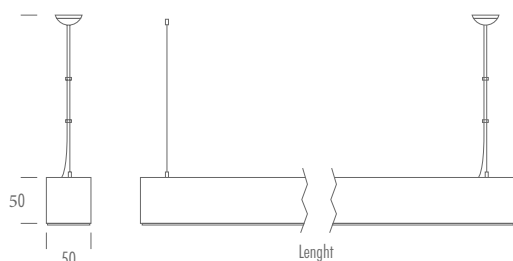

* According to 4000K light temperature

PRODUCT CODING

Product Name	Product Power	Product Size	Control System	Color Temperature	Light Beam
XX	XX	XX	on/off 1-10V PUSH TRIAC DALI	3K 4K 6.5K	XX
XX	XX	XX	N V P T D	3 4 6	XX

TECHNICAL DRAWINGS

BASIC OPTIONS

on/off	on/off Control (No Dimmable)
230V AC	Input Voltage 220-240V/AC, 50-60HZ
CRI >80	Color Rendering Index > 80
4K	Light Temperature 4000K
▲	Light Beam 120°
🌡️	Operating Temperature : -20 / 40 °C
B	Black Body Color

CUSTOMIZE OPTIONS

Dimmable 1-10V	Dimmable PUSH	Dimmable TRIAC	Dimmable DALI	Input Voltage 24V/DC	Light Temperature 3000K	Light Temperature 6500K	Dynamic White	Color Rendering Index > 90	Optional Body Color	Emergency KIT	Pendant or Surface Type
1-10V	PUSH	TRIAC	DALI	24V DC	3K	6.5K	DYN	CRI >90	B	E	M

* For different options, please contact our team.