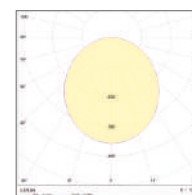

CUSTOMIZE OPTIONS

Dimmable 1-10V	Dimmable PUSH	Dimmable TRIAC	Dimmable DALI	Input Voltage 24V/DC	Light Temperature 3000K	Light Temperature 6500K	Dynamic White	Color Rendering Index > 90	Optional Body Color	Emergency KIT	Pendant or Surface Type
1-10V	PUSH	TRIAC	DALI	24V DC	3K	6.5K	DYN	CRI >90	B	E	M