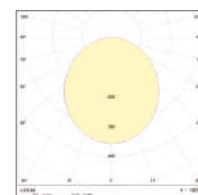

CUSTOMIZE OPTIONS

Dimmable 1-10V	Dimmable PUSH	Dimmable TRIAC	Dimmable DALI	Input Voltage 24V/DC	Light Temperature 3000K	Light Temperature 6500K	Dynamic White	Color Rendering Index > 90	Optional Body Color	Emergency KIT	Pendant or Surface Type
1-10V	PUSH	TRIAC	DALI	24V DC	3K	6.5K	DYN	CRI > 90	B	E	M