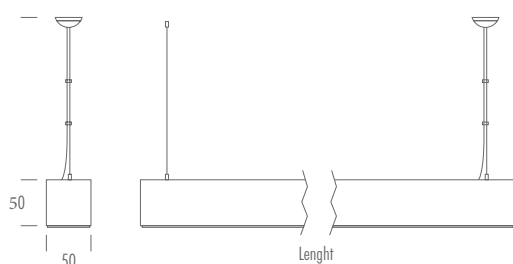

AURA LINE 50x50

pendant & surface type

linear lighting fixture

Aluminum extruded body

UV protected diffuser

Adjustable length steel ropes

Nickel plated brass parts

Constant current LED driver

Electrostatic powder coating paint

Production in different lengths

Optional body colors

ENEC standards

PRODUCT CODE	W	Length	Temp	Lumen*
AURA LINE 50.11.500.N.4.120	11	500	4000K	1133
AURA LINE 50.16.500.N.4.120	16	500	4000K	1648
*AURA LINE 50.15.600.N.4.120	15	600	4000K	1725
AURA LINE 50.18.600.N.4.120	18	600	4000K	1854
*AURA LINE 50.20.800.N.4.120	20	800	4000K	2300
AURA LINE 50.22.1000.N.4.120	22	1000	4000K	2266
AURA LINE 50.25.1000.N.4.120	25	1000	4000K	2575
AURA LINE 50.32.1000.N.4.120	32	1000	4000K	3296
AURA LINE 50.32.1100.N.4.120	30	1100	4000K	3450
AURA LINE 50.27.1200.N.4.120	27	1200	4000K	2781
AURA LINE 50.28.1200.N.4.120	28	1200	4000K	2884
AURA LINE 50.39.1200.N.4.120	39	1200	4000K	4017
AURA LINE 50.30.1300.N.4.120	30	1300	4000K	3090
AURA LINE 50.36.1400.N.4.120	36	1400	4000K	3708
AURA LINE 50.33.1500.N.4.120	33	1500	4000K	3399
AURA LINE 50.45.1500.N.4.120	45	1500	4000K	4635
AURA LINE 50.48.1500.N.4.120	48	1500	4000K	4944
*AURA LINE 50.45.1800.N.4.120	45	1800	4000K	5175
AURA LINE 50.48.1800.N.4.120	48	1800	4000K	4944
AURA LINE 50.44.2000.N.4.120	44	2000	4000K	4532
AURA LINE 50.54.2000.N.4.120	54	2000	4000K	5562
AURA LINE 50.64.2000.N.4.120	64	2000	4000K	6592
*AURA LINE 50.44.2500.N.4.120	44	2500	4000K	5060
AURA LINE 50.64.2500.N.4.120	64	2500	4000K	6510
AURA LINE 50.65.3000.N.4.120	65	3000	4000K	6695
AURA LINE 50.96.3000.N.4.120	96	3000	4000K	9888

PRODUCT CODING

Product Name	Product Power	Product Size	Control System	Color Temperature	Light Beam
XX XX XX	XX	XX	on/off 1-10V PUSH TRIAC DALI	3K 4K 6.5K	XX
XX XX XX	N	V	P T D	3 4 6	XX

TECHNICAL DRAWINGS