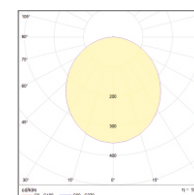

* For different options, please contact our team.