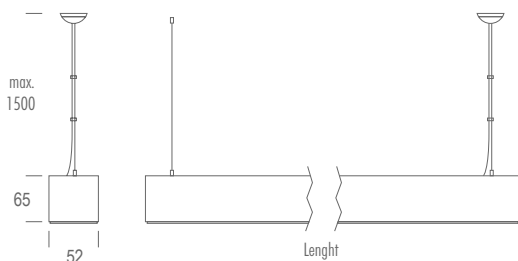

TECHNICAL DRAWINGS

BASIC OPTIONS

on/off	on/off Control (No Dimmable)
230V AC	Input Voltage 220V/AC
CRI >80	Color Rendering Index > 80
4K	Light Temperature 4000K
Light Beam 120°	Light Beam 120°
Operating Temperature : -20 / 40 °C	Operating Temperature : -20 / 40 °C
G	Grey Body Color

CUSTOMIZE OPTIONS

Dimmable 1-10V	Dimmable PUSH	Dimmable TRIAC	Dimmable DALI	Input Voltage 24V/DC	Light Temperature 3000K	Light Temperature 6500K	Dynamic White	Color Rendering Index > 90	Optional Body Color	Emergency KIT	Pendant or Surface Type
1-10V	PUSH	TRIAC	DALI	24V DC	3K	6.5K	DYN	CRI >90	B	E	M

* For different options, please contact our team.