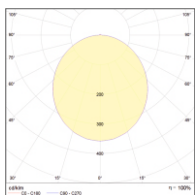

CUSTOMIZE OPTIONS

Dimmable 1-10V	Dimmable PUSH	Dimmable TRIAC	Dimmable DALI	Input Voltage 24V/DC	Light Temperature 3000K	Light Temperature 6500K	Dynamic White	Color Rendering Index > 90	Optional Body Color	Emergency KIT	Pendant or Surface Type
1-10V	PUSH	TRIAC	DALI	24V DC	3K	6.5K	DYN	CRI > 90	B	E	M

PRODUCT CODE	W	Length	Temp	Lumen*
AURA FLUT 100.11.500.N.4.120	11	500	4000K	1265
AURA FLUT 100.16.500.N.4.120	16	500	4000K	1840
AURA FLUT 100.18.500.N.4.120	18	500	4000K	2070
AURA FLUT 100.24.800.N.4.120	24	800	4000K	2760
AURA FLUT 100.22.1000.N.4.120	22	1000	4000K	2530
AURA FLUT 100.30.1000.N.4.120	30	1000	4000K	3450
AURA FLUT 100.32.1000.N.4.120	32	1000	4000K	3680
AURA FLUT 100.36.1200.N.4.120	36	1200	4000K	4140
AURA FLUT 100.45.1300.N.4.120	45	1300	4000K	5175
AURA FLUT 100.44.1500.N.4.120	44	1500	4000K	5060
AURA FLUT 100.48.1500.N.4.120	48	1500	4000K	5520
AURA FLUT 100.54.1500.N.4.120	54	1500	4000K	6210
AURA FLUT 100.54.2000.N.4.120	54	2000	4000K	6210
AURA FLUT 100.78.2000.N.4.120	78	2000	4000K	8970
AURA FLUT 100.64.2500.N.4.120	64	2500	4000K	7360
AURA FLUT 100.66.3000.N.4.120	66	3000	4000K	7590
AURA FLUT 100.96.3000.N.4.120	96	3000	4000K	11040

* According to 4000K light temperature

PRODUCT CODING

Product Name	Product Power	Product Size	Control System	Color Temperature	Light Beam
XX XX XX	XX	XX	on/off 1-10V PUSH TRIAC DALI	3K 4K 6.5K	▲
XX XX XX	N	V	P T D	3 4 6	XX