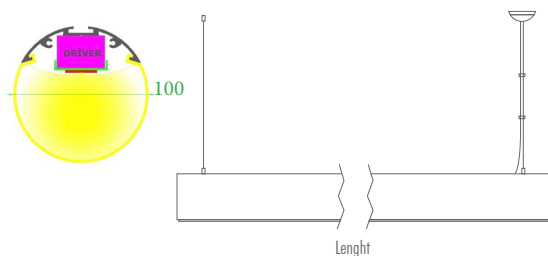

TECHNICAL DRAWINGS

* For different options, please contact our team.