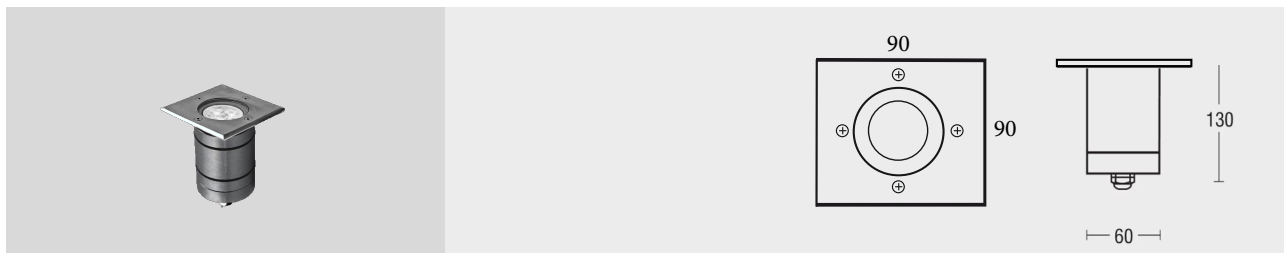

AXIS L SQ

Standard Product

Input	210-260V / AC 50-65Hz
Control	DALI
Optic	16°
Light Color	3000K
Body Color	to match floor finish
Frame	Stainless Steel
CRI	>80
Protection	IP67
Impact Resistance	IK09
Static Load Resistance	1000 kg
Working Temperature	-30°C / +60°C

Available Options

Input	24V / DC
Control	DALI, DIM, DMX
Optic	25°
Light Color	4000K, 5000K, 6500K
Body Color	Optional RAL colors
CRI	>90