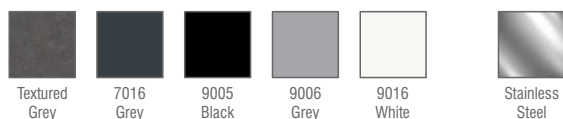

Body Colors & Frame Options

Ordering Details

Product Code	Power	Light Color	Beam Angle	Lumen
AXISLSQ.10.AC.N.3.30.7016	10W	4000K	30°	1120
AXISLSQ.12.AC.N.3.30.7016	12W	4000K	30°	1250
AXISLSQ.15.AC.N.3.30.7016	15W	4000K	30°	1566

* For different options, please contact our team.