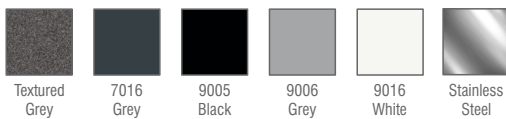

Characteristics

Aluminium Injection Body

Electrostatic Powder Paint

Optional RAL Colors

Extra Clear 5mm Tempered Glass

Aluminium PCB

LED with Life Span > 100.000 Hours

CCT tolerance within a 3 step MacAdams ellipse

Applications

Exterior

Facade

Architectural

Ancient

AXIS WALL SQ

Standard Product

Input	220-240V / AC 50-60Hz
Control	On / Off
Optic	90°
Light Color	3000K
Body Color	9006 Grey
CRI	>82
Protection	IP67
Impact Resistance	IK09
Protection class IEC	Class I
Power factor (min.)	0,090
Weight	0,78kg
Ambient Temperature	-30°C / +60°C

Available Options

Input	24V / DC
Control	DALI, DIM, DMX
Optic	30°, 60°, 90°
Light Color	2200K, 2700K, 3000K, 5000K, 6500K
Body Color	Optional RAL colors
CRI	>90
Protection	IP68
Warranty	7-10 Years

Light Colors

Ordering Details

Product Code	Power	Light Color	Lumen
AXISWSQ.2.AC.N.4.30.StainlessSteel	2.1W	4000K	240

* For different options, please contact our team.

Body Colors Options

Product Coding

Product Name	Product Power	Input	Control System	Color Temperature	Light Beam	Body Color								
XX	XX	AC	DC	on/off	1-10V	PUSH	TRAC	DALI	D	3K	4K	6.5K	XX	XX
XX	XX	AC	DC	N	V	P	T	D	3	4	6	XX	XX	