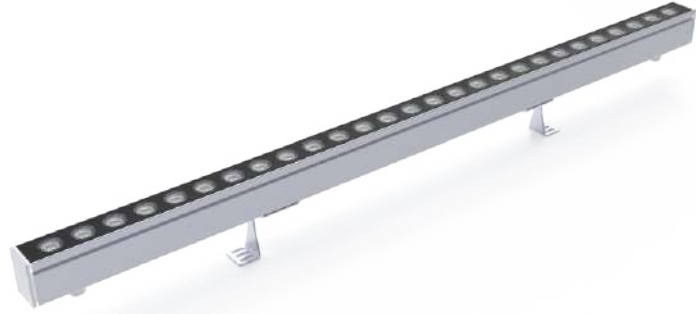

CESAR MINI RGB

Linear LED Wallwasher
Surface Mounted Facade Lighting

Cesar mini exterior wallwasher luminarie is mainly used wall washing, spot lighting and flood lighting. Continuous interconnection with IP67 connectors Mounting bracket made of stainless steel.

Aluminium extruded body with aluminium end caps offering various installation types. It is available as dimming options and many customizations options.

Basic Options

Light Source	High Power LED
Light Source Color	RGB
Control Interface	DMX
Protection Class IEC	Class 1
CE Mark	Yes
ENEC Standards	Yes
Warranty Period	5 years
L 70	> 60 000 Hours
MacAdams	3 Step MacAdams
Wind Catching Area	0.13m ²
Power Factor(Min)	0.95
Ambient Temperature	-25°C to +60°C
CRI	>80

Electrical Options

Input Voltage	100 - 305V/AC
Input Frequency	50-60Hz
Number of Gear Unit	1 Unit
Power Unit	Power Supply
Surge Protection	6 KV
Electrical Protection Class	Class I

Body Options

Housing	Aluminium Extrusion
Glass	Tempered Glass
Gasket	Silicone
Protection Rating	IP67
Impact Resistance	IK09
Color	Grey
Dimensions (LxWxH)	320-1520x38x50
Screws	316 Stainless Steel
End Caps	Aluminium Extrusion

Optics

Light Distribution	30°/60°/90°/120°/Asm
--------------------	----------------------

Connection

Connection Cable	5 pins circular
------------------	-----------------

Customized Options

Power	8W - 57W ± %5
Led Qty	8 / 16 / 24 / 36 / 40
Input Voltage	24V/DC (Optional)
CRI	>90 (Optional)
Light Color	RGB