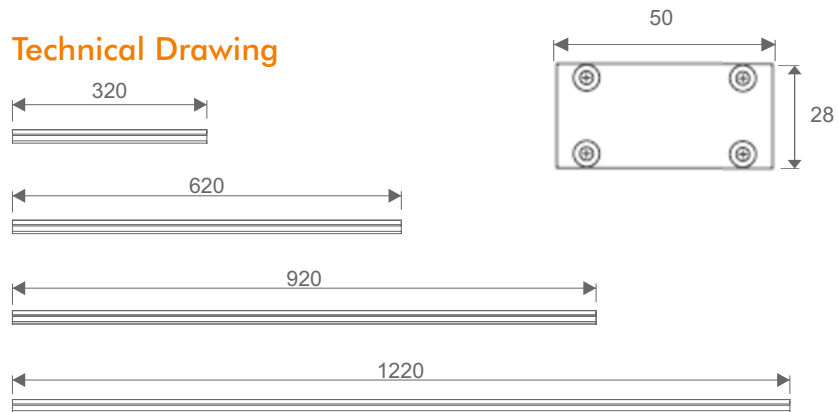

Optics

Light Distribution	30°/60°/90°/120°/Asm
--------------------	----------------------

Connection

Connection Cable	5 pins circular
------------------	-----------------

Customized Options

Power	14W - 53W ± %5
Led Qty	8 / 16 / 24 / 32 / 40
Input Voltage	24V/DC
CRI	>90 (Optional)
Light Color	RGBW

Electrical Options

Input Voltage	24V/DC
Input Frequency	50-60Hz
Electrical Protection Class	Class I

Body Options

Housing	Aluminium Extrusion
Gasket	Silicone
Protection Rating	IP67
Impact Resistance	IK09
Color	Grey
Dimensions (LxWxH)	310-1510x39x16
Screws	316 Stainless Steel
End Caps	Aluminium Extrusion

CESAR SLIM RGBW

Linear LED Wallwasher
Surface Mounted Facade Lighting

Ordering Details

Product Code	Input	Power	Light Color	Length	Control
Cesar Slim.14.320.D.RGBW.XX	24V/DC	14W	RGBW	320mm	DMX
Cesar Slim.27.620.D.RGBW.XX	24V/DC	27W	RGBW	620mm	DMX
Cesar Slim.40.920.D.RGBW.XX	24V/DC	40W	RGBW	920mm	DMX
Cesar Slim.53.1220.D.RGBW.XX	24V/DC	53W	RGBW	1220mm	DMX

Product Coding

Product Name	Product Power	Product Size	Control System	Color	Light Beam
XX	XX	XX	DMX	RGB	XX
XX	XX	XX	D	RGBW	XX

Technical Drawing

Connection Diagram