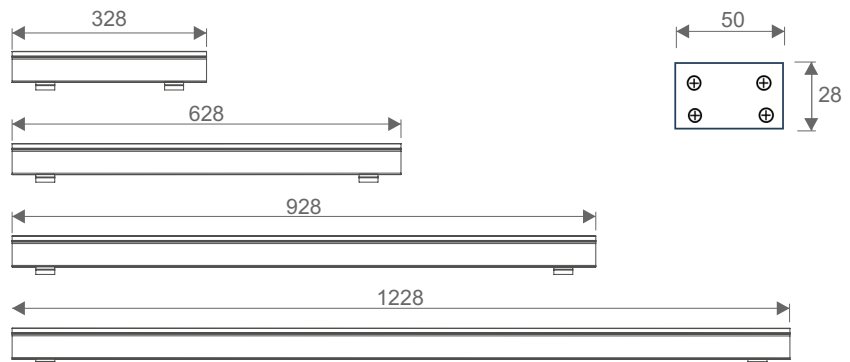

Optics

Input Voltage	Single Lens
Light Distribution	12°/20°/34°/45°/60°/Asm
Light Source	Power LED on Aluminium PCB

Connection

Connection Cable	3 pins Circular M19 Type
------------------	--------------------------

Customized Options

Power	9W - 96W
Led Qty	9/18/27/36
Lenght	32cm - 122cm
Input Voltage	24V/DV (Optional)
CRI	>90 (Optional)
Light Color	Red, Green, Blue, Amber
Control	1-10V, DIM, DALI

Ordering Details

Product Code	Input	Power	Light Color	Lenght	Lumen	Control
CesarSlim.9.320.N.4.XX	220V/AC	9W	4000K	328mm	1350	On/Off
CesarSlim.14.320.N.4.XX	220V/AC	14W	4000K	328mm	2100	On/Off
CesarSlim.18.620.N.4.XX	220V/AC	18W	4000K	628mm	2700	On/Off
CesarSlim.27.620.N.4.XX	220V/AC	27W	4000K	628mm	3760	On/Off
CesarSlim.27.920.N.4.XX	220V/AC	27W	4000K	928mm	3610	On/Off
CesarSlim.40.920.N.4.XX	220V/AC	40W	4000K	928mm	5980	On/Off
CesarSlim.36.1220.N.4.XX	220V/AC	36W	4000K	1228mm	5328	On/Off
CesarSlim.54.1220.N.4.XX	220V/AC	54W	4000K	1228mm	8076	On/Off

Product Coding

Product Name	Product Power	Product Size	Control System					Color Temperature			Light Beam
XX	XX	XX	on/off	1-10V	PUSH	TRIAC	DALI	3K	4K	6.5K	▲
XX	XX	XX	N	V	P	T	D	3	4	6	XX

Technical Drawing

Connection Diagram