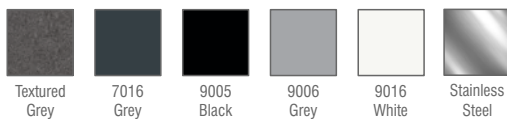

Key Advantages

- Slim for modern designs.
- Economic and efficient
- Easy installation
- High performance LED
- High corrosion resistance

Applications

FACIEM S OPTICS

Standard Product

Input	24V / DC
Control	On / Off
Optic	120°
Light Color	2800K
Body Color	7016 Grey
Frame	Stainless Steel
CRI	> 82
Protection	IP67
Impact Resistance	IK10
Protection class IEC	Class I
Power factor (min.)	0,092
Weight	- kg
Ambient Temperature	-30°C / +60°C

Available Options

Input	24V / DC
Control	RGB, DALI, DIM, DMX
Optic	8°, 15°, 30°, 50°, 60°, 70°, 90°, 120°, Asymmetrical
Light Color	2200K, 2700K, 3000K, 5000K, 6500K
Body Color	Optional RAL colors
Glass	Transparent diffuser
CRI	> 90
Protection	IP68
Warranty	7-10 Years
Cable	2 Sides
Connector	IP68

Light Colors

Ordering Details

Product Code	Power	Lenght	Light Color	Lumen
FACIEM.6.AC.N.500.2800.120.7016	6W	500mm	2800K	540
FACIEM.4.AC.N.1000.2800.120.7016	4W	1000mm	2800K	360
FACIEM.7.AC.N.1500.2800.120.7016	7W	1500mm	2800K	450
FACIEM.9.AC.N.2000.2800.120.7016	9W	2000mm	2800K	630

Body Colors Options

Beam Angle Options

* For different options, please contact our team.

Optional Accessories

Product Coding

Product Name	Product Power	Input	Control System	Color Temperature	Light Beam	Body Color
XX	XX	AC DC	ON/OFF 0-10V PUSH TRAC DALI	3K 4K 6.5K	XX	XX
XX	XX	AC DC	N V P T D	3 4 6	XX	XX