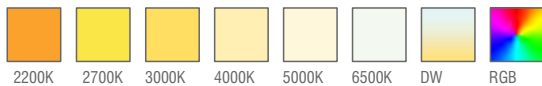

Light Colors

Ordering Details

Product Code	Power	Lenght	Light Color	Lumen
FACIEM.6.AC.N.500.2800.120.7016	6W	500mm	2800K	540
FACIEM.4.AC.N.1000.2800.120.7016	4W	1000mm	2800K	360
FACIEM.7.AC.N.1500.2800.120.7016	7W	1500mm	2800K	450
FACIEM.9.AC.N.2000.2800.120.7016	9W	2000mm	2800K	630