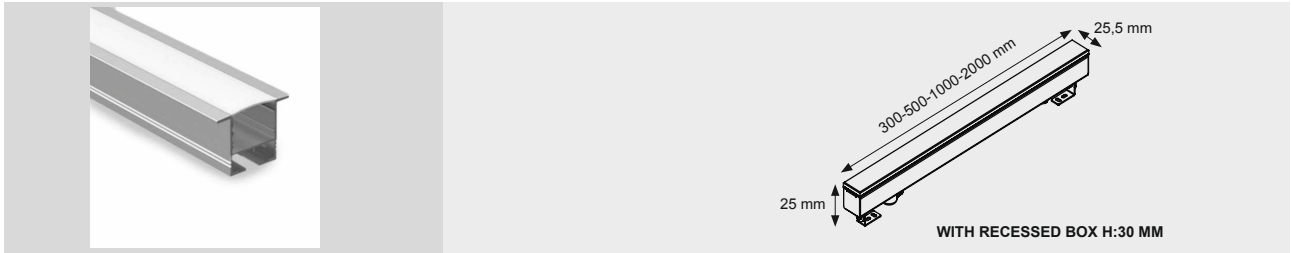

FACIEM S OPTICS

Linear In-Ground

A recessed slim inground. Faciem stands for pure light: it produces a light beam which is important when switched on, to disappear from view once it is off.

Those features, with the simple ease of installation, allow Faciem to be used as a single light point or in series on the roof. It can highlight even individual architectural elements such as statues to the utmost. The luminaire is 24VDC. It makes architecture the protagonist and creates suggestive light paths thanks to its excellent lighting performance and high versatility of use.

Luminaire comes with 1 sides cable as standard.

Characteristics

Aluminium Injection Die Cast Body
Electrostatic Powder Paint
Optional RAL Colors
Extra Clear 5mm Tempered Glass
Aluminium PCB
LED with Life Span > 100.000 Hours
CCT tolerance within a 3 step MacAdams ellipse
Corrosion Protection
5 Years Warranty
Marine Coating (Optional)
ENEC Certified Driver
PMMA Diffuser

Key Advantages

- Slim for modern designs.
- Economic and efficient
- Easy installation
- High performance LED
- High corrosion resistance

Applications

FACIEM S OPTICS

Standard Product

Input	24V / DC
Control	On / Off
Optic	120°
Light Color	2800K
Body Color	7016 Grey
Frame	Stainless Steel
CRI	> 82
Protection	IP67
Impact Resistance	IK10
Protection class IEC	Class I
Power factor (min.)	0,092
Weight	- kg
Ambient Temperature	-30°C / +60°C

Available Options

Input	24V / DC
Control	RGB, DALI, DIM, DMX
Optic	8°, 15°, 30°, 50°, 60°, 70°, 90°, 120°, Asymmetrical
Light Color	2200K, 2700K, 3000K, 5000K, 6500K
Body Color	Optional RAL colors
Glass	Transparent diffuser
CRI	> 90
Protection	IP68
Warranty	7-10 Years
Cable	2 Sides
Connector	IP68