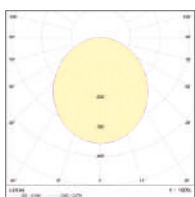

TECHNICAL DRAWINGS

PRODUCT CODING

Product Name	Product Power	Product Size	Control System				Color Temperature			Light Beam	
XX XX XX	XX	XX	1-10V	PUSH	TRIAC	DALI	3K	4K	6.5K	XX	
XX XX XX	XX	XX	N	V	P	T	D	3	4	6	XX

* For different options, please contact our team.