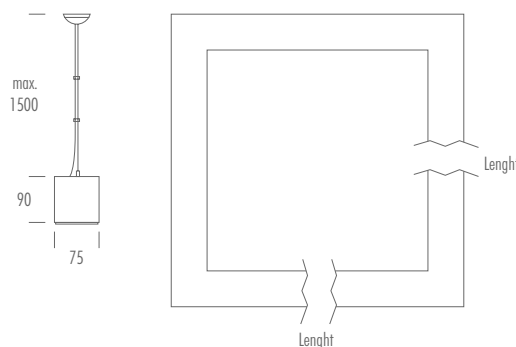

TECHNICAL DRAWINGS

* For different options, please contact our team.

PRODUCT CODING

Product Name	Product Power	Product Size	Control System	Color Temperature	Light Beam
XX XX XX	on/off	1-10V	PUSH	3K	XX
XX XX XX			TRAC	4K	
XX XX XX			DALI	6.5K