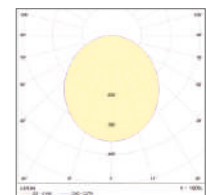

TECHNICAL DRAWINGS

* For different options, please contact our team.

PRODUCT CODING

Product Name	Product Power	Product Size	Control System	Color Temperature	Light Beam
XX XX XX	on/off	1-10V	PUSH	3K	XX
XX XX XX			TRAC	4K	
XX XX XX			DALI	6.5K