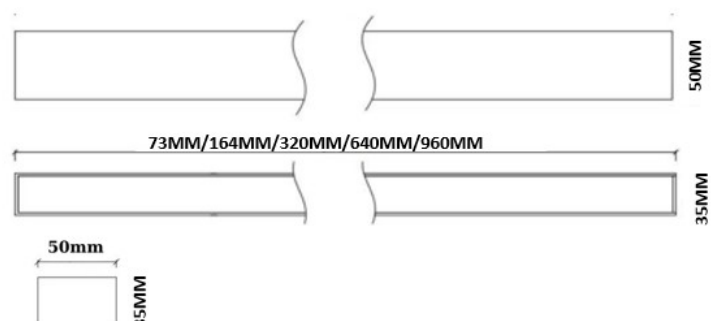

PRODUCT CODE	W	Lenght	Temp	Lumen*
LINEA MAG.5.73.N.4.120	5	73	4000K	550
LINEA MAG. 10.164.N.4.120	10	164	4000K	1100
LINEA MAG.15.320.N.4.120	15	320	4000K	1650
LINEA MAG.25.640.N.4.120	25	640	4000K	2750
LINEA MAG.40.960.N.4.120	40	960	4000K	4400

* According to 4000K light temperature

CUSTOMIZE OPTIONS

Dimmable 1-10V	Dimmable PUSH	Dimmable TRIAC	Dimmable DALI	Input Voltage 24V/DC	Light Temperature 2700K	Light Temperature 3000K	Light Temperature 4000K	Light Temperature 5000K	Dynamic White	Color Rendering Index > 90	Optional Body Color
1-10V	PUSH	TRIAC	DALI	24V DC	2.7K	3K	4K	5K	DYN	CRI > 90	W

PRODUCT CODING

Product Name	Product Power	Product Size	Control System	Color Temperature	Light Beam
XX XX	XX XX	XX XX	N V P T D	2 3 4 5	XX

TECHNICAL DRAWINGS

* For different options, please contact our team.