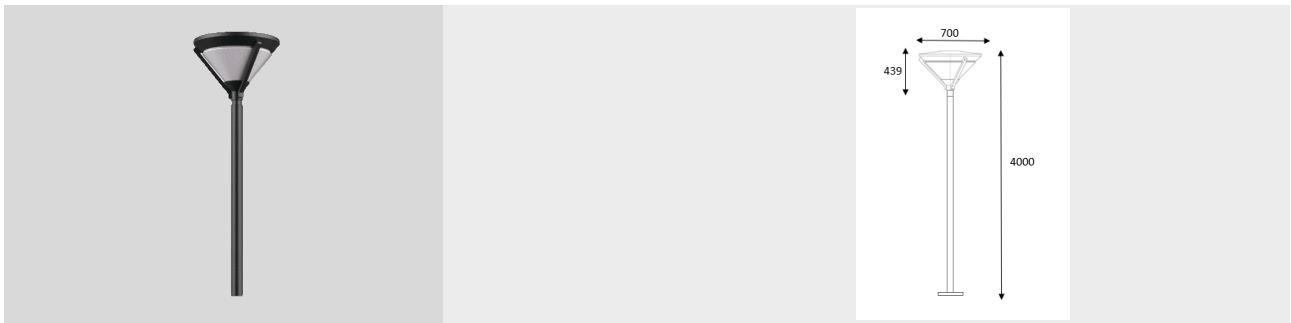

OSLO

Standard Product

Input	100-305V / AC 50-65Hz
Control	On / Off
Optic	Symmetrical
Light Color	4000K
Body Color	7016 Grey
CRI	>82
Protection	IP66
Impact Resistance	IK09
Protection class IEC	Class I
Power factor (min.)	0,092
Weight	- kg
Ambient Temperature	-30°C / +60°C

Available Options

* Possibility of production in different lengths and sections.

Input	24V / DC
Control	RGB, DALI, DIM, DMX
Optic	8°, 15°, 30°, 50°, 60°, 70°, 90°, 120°, Asymmetrical
Light Color	2200K, 2700K, 3000K, 5000K, 6500K
Body Color	Optional RAL colors
CRI	>90
Protection	IP67
Warranty	7-10 Years

Light Colors

Body Colors Options

Light Effect

Optional Accessories

Ordering Details

Product Code	Power	Light Color	Dimensions	Lumen
OSLO.30.4000.AC.N.4.SYM.7016	30W	4000K	4000	3960
OSLO.40.4000.AC.N.4.SYM.7016	40W	4000K	4000	5280
OSLO.60.4000.AC.N.4.SYM.7016	60W	4000K	4000	7920

* For different options, please contact our team.

Product Coding

Product Name	Product Power	Input	Control System	Color Temperature	Light Beam	Body Color
XX XX	AC DC	off/on 1-10V PUSH TRAC DALI	3K 4K 6.5K	XX XX	XX