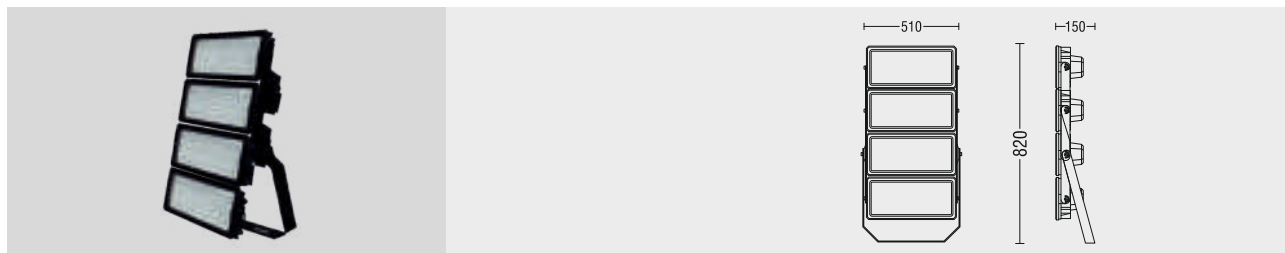

## Standard Product

Input	100-305V / AC 50-60Hz
Control	On / Off
Optic	60°
Light Color	4000K
Body Color	9005 Black
CRI	>82
Protection	IP66
Impact Resistance	IK09
Protection class IEC	Class I
Power factor (min.)	0,092
Surge protection	6KV
Wind Catching Area	0,41m <sup>2</sup>
Weight	32,5 kg
Ambient Temperature	-25°C / +60°C