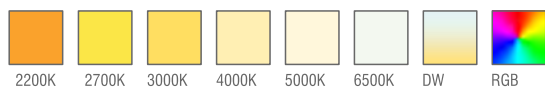

Light Colors

2200K 2700K 3000K 4000K 5000K 6500K DW RGB