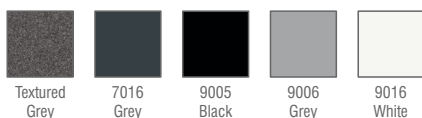

Applications

Exterior

Facade

Architectural

Ancient

STAGE WOOD

Standard Product

Input	220-240V / AC 50-60Hz
Control	On / Off
Optic	Asymmetrical
Light Color	4000K
Body Color	7016 Grey
CRI	>82
Protection	IP65
Impact Resistance	IK09
Protection class IEC	Class I
Power factor (min.)	0,090
Weight	3,5 kg
Ambient Temperature	-30°C / +60°C

Light Colors

Body Colors Options

Beam Angle Options

Product Code	Power	Light Color	Length	Profile dimension	Lumen
STAGEWOOD.10.AC.N.3.30.7016	10W	4000K	3000	140x80	1100
STAGEWOOD.20.AC.N.3.30.7016	20W	4000K	3000	140x80	2220
STAGEWOOD.30.AC.N.3.30.7016	30W	4000K	3000	140x80	3312
STAGEWOOD.40.AC.N.3.30.7016	40W	4000K	3000	140x80	4400
STAGEWOOD.10.AC.N.3.4000.7016	10W	4000K	4000	140x80	1100
STAGEWOOD.20.AC.N.3.4000.7016	20W	4000K	4000	140x80	2220
STAGEWOOD.30.AC.N.3.4000.7016	30W	4000K	4000	140x80	3312
STAGEWOOD.40.AC.N.3.4000.7016	40W	4000K	4000	140x80	4400
STAGEWOOD.10.AC.N.3.5000.7016	10W	4000K	5000	140x80	1100
STAGEWOOD.20.AC.N.3.5000.7016	20W	4000K	5000	140x80	2220
STAGEWOOD.30.AC.N.3.5000.7016	30W	4000K	5000	140x80	3312
STAGEWOOD.40.AC.N.3.5000.7016	40W	4000K	5000	140x80	4400
STAGEWOOD.10.AC.N.3.6000.7016	10W	4000K	6000	140x80	1100
STAGEWOOD.20.AC.N.3.6000.7016	20W	4000K	6000	140x80	2220
STAGEWOOD.30.AC.N.3.6000.7016	30W	4000K	6000	140x80	3312
STAGEWOOD.40.AC.N.3.6000.7016	40W	4000K	6000	140x80	4400
STAGEWOOD.10.AC.N.3.7000.7016	10W	4000K	7000	140x80	1100
STAGEWOOD.20.AC.N.3.7000.7016	20W	4000K	7000	140x80	2220
STAGEWOOD.30.AC.N.3.7000.7016	30W	4000K	7000	140x80	3312
STAGEWOOD.40.AC.N.3.7000.7016	40W	4000K	7000	140x80	4400