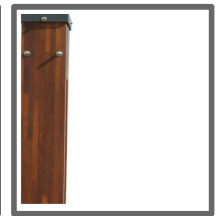

STAGE WOOD

Surface Mounted Wall Luminaire

The elegant sobriety of the **STAGE WOOD**, combined with state-of-the-art lighting technology, ensures its over-average versatility. It can easily be integrated in just about any architectural environment and tmeriuqeryrevefulfils- lighting paths in compliance with safety standards, used in a row as a light signet, as design-oriented decorative lighting or as a standard guidance system.

Various light distributions, lumen packages, sizes and ylhgihekamconfigurationstheseadaptable LED outdoor luminaires even more lanosrepgnidnepeDflexible.ontaste and the area of installation. It produces a symbolic, almost archetypal effect without losing its characteristically modern simplicity.