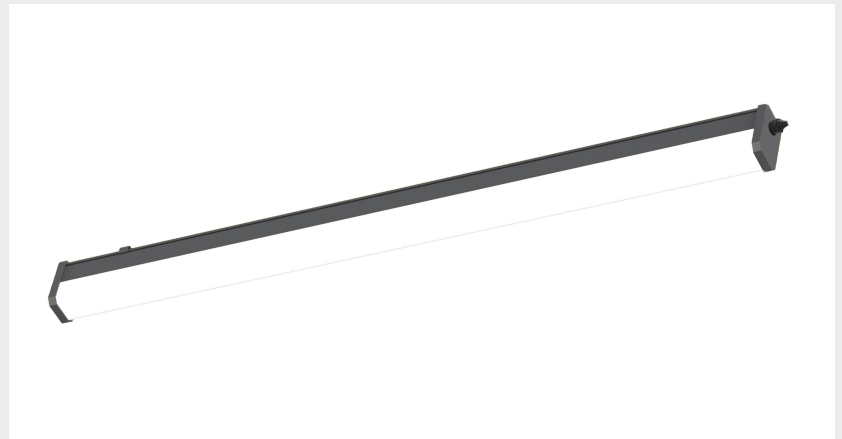

TROP

LED surfaced type
High Performance Industrial Lighting

TROP Linear serie is intended for new hazardous area installations as well as retrofitting existing fluorescent systems that require high-performance. TROP is a harmonic combination of strong and attractive and attractive form.

Housing of UV stabilized, made of Aluminium body, in grey. Two clamps for surface mounting of the luminaire. Natural silicone gel gasket. TROP can be installed in enviroments with high temperature. If the light fittings are installed in exterior, the degree of IP protection is IP66.

Characteristics

| |
|---|
| Aluminium Extrusion body |
| Aluminium End caps |
| Polycarbonate Opal White diffuser |
| Constant Current output LED driver |
| With high efficiency aluminium PCB |
| UV Protected PMMA Diffuser & Body |
| LED with Life Span > 100.000 Hours |
| CCT tolerance within a 3 step MacAdams ellipse |
| Corrosion Protection for diffuser & body (Optional) |
| 5 Years Warranty |
| Marine Coating (Optional) |