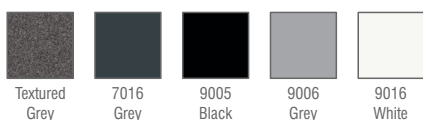

Body Colors Options