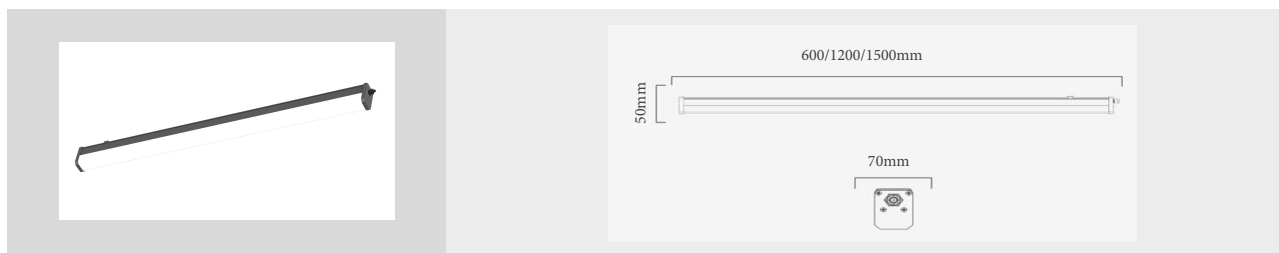

TROP

LED surfaced type
High Performance Industrial Lighting

TROP Linear serie is intended for new hazardous area installations as well as retrofitting existing fluorescent systems that require high-performance. TROP is a harmonic combination of strong and attractive and attractive form.

Indoor Ceeling

Parking Area

Ports

TROP

Standard Product

| | |
|----------------------|-----------------------|
| Input | 210-260V / AC 50-65Hz |
| Control | On / Off |
| Optic | 120° |
| Light Color | 4000K |
| Body Color | 9006 Grey |
| CRI | >82 |
| Protection | IP66 |
| Impact Resistance | IK09 |
| Protection class IEC | Class I |
| Power factor (min.) | 0,092 |
| Wind Catching Area | 0,26m ² |
| Weight | 1,2kg |
| Ambient Temperature | -25°C / +60°C |