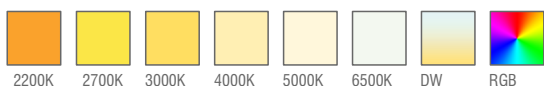

Light Colors