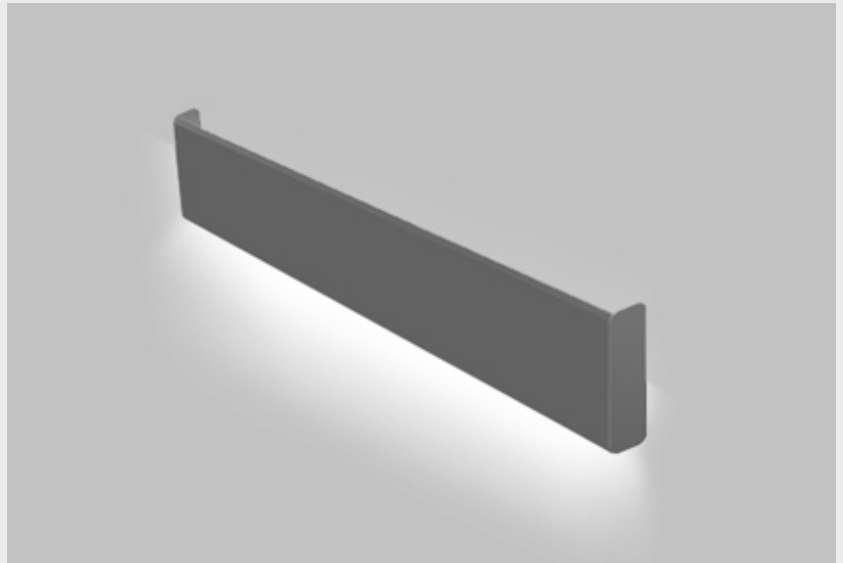

# WALL LINE SLIM

Wall Mounted Lighting

**With the straight lines and robust design of WALL LINE, we have made a clear design statement which gives its soft light an exceedingly stylish frame.**

The light source cannot be seen directly, and so the lighting is pleasantly reflected with the soft design. The symmetrical light distribution creates harmonious illumination. The light falls from above into the glassless.