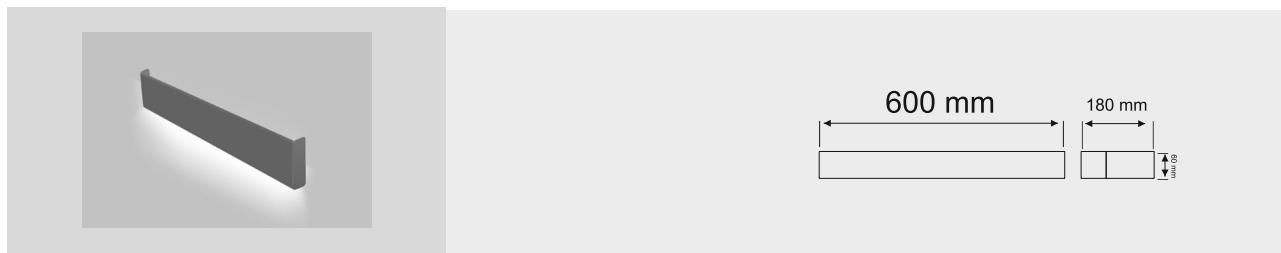

WALL LINE SLIM

Standard Product

Input	220-240V / AC 50-60Hz
Control	On / Off
Optic	120°
Light Color	4000K
Body Color	9005 Black
CRI	>82
Protection	IP65
Impact Resistance	IK09
Protection class IEC	Class I
Power factor (min.)	0,090
Weight	2kg
Ambient Temperature	-30°C / +60°C

Available Options

Input	24V / DC
Control	DALI, DIM, DMX
Light Color	2200K, 2700K, 3000K, 5000K, 6500K
Body Color	Optional RAL colors
CRI	>90
Protection	IP66 - IP67
Warranty	7-10 Years

Light Colors

Ordering Details

Product Code	Power	Light Color	Lumen
WALL.S.10.AC.N.4.120.9005	10W	4000K	2x1770
WALL.S.15.AC.N.4.120.9005	15W	4000K	2x1770

Body Colors Options

Beam Angle Options

Product Coding

Product Name		Product Power		Input		Control System				Color Temperature			Light Beam	Body Color
XX	XX	AC	DC	on/off	I-Low	PUSH	TRIAC	DALI	3K	4K	6.5K	XX	XX	
XX	XX	AC	DC	N	V	P	T	D	3	4	6	XX	XX