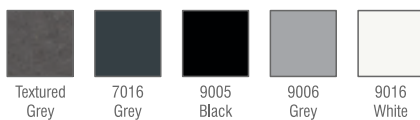

Body Colors Options

Ordering Details - One Sided

Product Code	Power	Light Color	Lumen
BETA.SINGLE.3.AC.N.4	3	4000K	290
BETA.SINGLE.4.AC.N.4	4	4000K	380
BETA.SINGLE.5.AC.N.4	5	4000K	475

Ordering Details - Double Sided

Product Code	Power	Light Color	Lumen
BETA.DOUBLE.2.AC.N.4	2x1	4000K	190x2
BETA.DOUBLE.2.AC.N.4	2x2	4000K	380x2
BETA.DOUBLE.2.AC.N.4	2x3	4000K	570x2

* For different options, please contact our team.