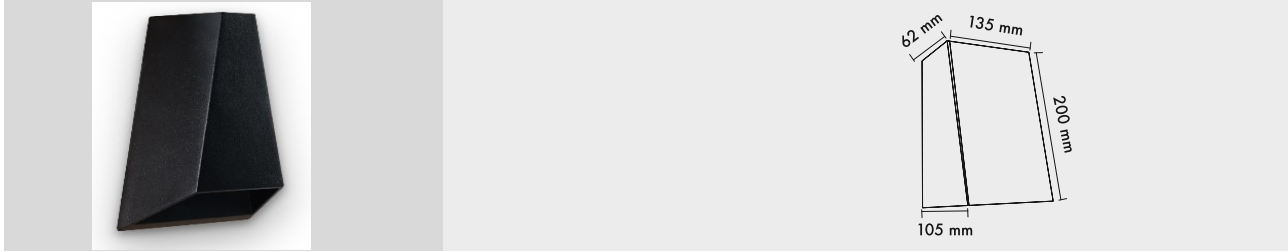

BETA

Standard Product

Input	220-240V / AC 50-60Hz
Control	On / Off
Optic	Symmetrical
Light Color	4000K
Body Color	9005 Black
CRI	>82
Protection	IP65
Impact Resistance	IK09
Protection class IEC	Class I
Power factor (min.)	0,090
Weight	0,80 - 1.20 kg
Ambient Temperature	-30°C / +60°C

Available Options

Input	24V / DC
Control	DALI, DIM, DMX
Optic	Symmetrical
Light Color	2200K, 2700K, 3000K, 5000K, 6500K
Body Color	Optional RAL colors
CRI	>90
Protection	IP66 - IP67
Warranty	7-10 Years

Light Colors

Body Colors Options

Ordering Details - One Sided

Product Code	Power	Light Color	Lumen
BETA.SINGLE.3.AC.N.4	3	4000K	290
BETA.SINGLE.4.AC.N.4	4	4000K	380
BETA.SINGLE.5.AC.N.4	5	4000K	475

Ordering Details - Double Sided

Product Code	Power	Light Color	Lumen
BETA.DOUBLE.2.AC.N.4	2x1	4000K	190x2
BETA.DOUBLE.2.AC.N.4	2x2	4000K	380x2
BETA.DOUBLE.2.AC.N.4	2x3	4000K	570x2

* For different options, please contact our team.

Light Effect

Product Coding

Product Name	Product Power	Input	Control System	Color Temperature	Light Beam	Body Color
XX	XX	AC DC	on/off 1-10V PUSH TRIAC DALI	3K 4K 6.5K	XX	XX
XX	XX	AC DC	N V P T D	3 4 6	XX	XX