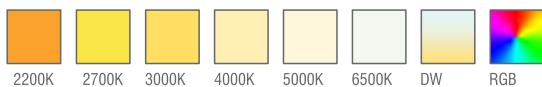

Light Colors