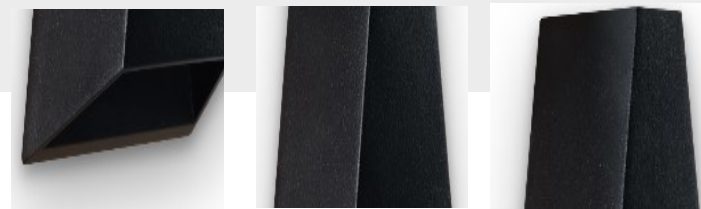

# BETA

Single - One Way  
Surface / Wall Mounted Lights

**Beta combines an elegant shape to radial optics specially designed to ensure the best lighting performance, producing different light effects based on the screen type.**

Understated and yet remarkably beautiful, **Beta** is a prime example of the efficient power of puristic design. Without unnecessary frills; nothing distracts from the focus on the key essentials: powerful, homogeneous light in a perfectly flawless cylindrical form.