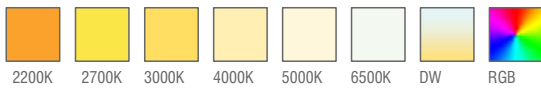

Light Colors

Ordering Details

Product Code	Power	Light Color	Dimensions	Lumen
FLUE.35.AC.N.4.SYM.7016	35W	4000K	3000	4620
FLUE.50.AC.N.4.SYM.7016	50W	4000K	3000	6600
FLUE.60.AC.N.4.SYM.7016	60W	4000K	3000	7920

* For different options, please contact our team.