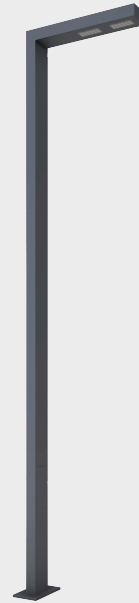

COAST V2

Outdoor Type Decorative Lighting Poles

The elegant sobriety of COAST, combined with state-of-the-art lighting technology, ensures its over-average versatility. It can easily be integrated in just about any architectural environment and fulfils every requirement - lighting paths in compliance with safety standards, used in a row, as design-oriented decorative lighting or as a standard guidance system.

Various light distributions, lumen packages, sizes and configurations make these highly adaptable LED outdoor luminaires even more flexible. Depending on personal taste and the area of installation, COAST can be used as pole-top luminaire. When the optional luminaire is added to the latter, it produces a symbolic, almost archetypal effect without loosing its characteristically modern simplicity.