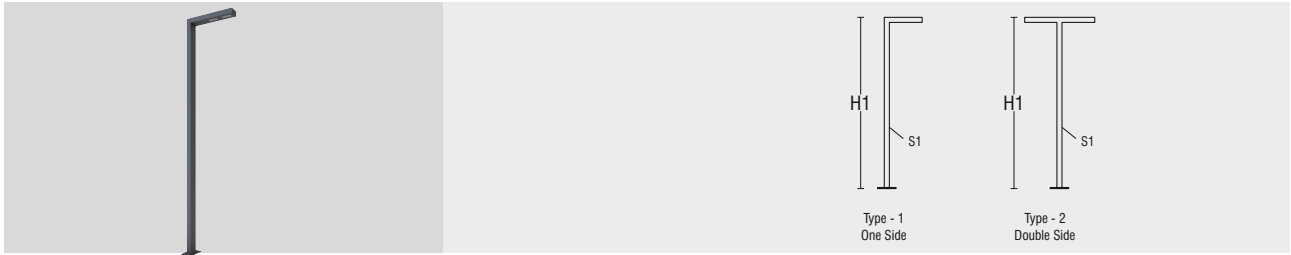

COAST V2

* Possibility of production in different lengths and sections.

Standard Product

Input	100-305V / AC 50-65Hz
Control	On / Off
Optic	Symmetrical
Light Color	4000K
Body Color	7016 Grey
CRI	>82
Protection	IP66
Impact Resistance	IK09
Protection class IEC	Class I
Power factor (min.)	0,092
Weight	- kg
Ambient Temperature	-30°C / +60°C

Available Options

Input	24V / DC
Control	RGB, DALI, DIM, DMX
Optic	8°, 15°, 30°, 50°, 60°, 70°, 90°, 120°, Asymmetrical
Light Color	2200K, 2700K, 3000K, 5000K, 6500K
Body Color	Optional RAL colors
CRI	>90
Protection	IP67
Warranty	7-10 Years

Light Colors

Body Colors Options

Light Effect

Optional Accessories

Ordering Details

Product Code	Power	Light Color	H1	S1	Lumen
COAST.V2-T1.14.1.350.N.4000.ST.G	14W	4000K	3000	150x80	1848
COAST.V2-T1.27.1.700.N.4000.ST.G	27W	4000K	3000	150x80	3564
COAST.V2-T1.41.3.350.N.4000.ST.G	41W	4000K	4000	150x80	5412
COAST.V2-T1.56.2.700.N.4000.ST.G	56W	4000K	4000	150x80	7392
COAST.V2-T1.59.3.500.N.4000.ST.G	59W	4000K	5000	150x80	7788
COAST.V2-T1.84.3.700.N.4000.ST.G	84W	4000K	6000	150x80	11088
COAST.V2-T1.14.1.350.N.4000.ST.G	14W	4000K	3000	150x100	1848
COAST.V2-T1.27.1.700.N.4000.ST.G	27W	4000K	3000	150x100	3564
COAST.V2-T1.41.3.350.N.4000.ST.G	41W	4000K	4000	150x100	5412
COAST.V2-T1.56.2.700.N.4000.ST.G	56W	4000K	4000	150x100	7392
COAST.V2-T1.59.3.500.N.4000.ST.G	59W	4000K	5000	150x100	7788
COAST.V2-T1.84.3.700.N.4000.ST.G	84W	4000K	6000	150x100	11088
COAST.V2-T2.28.1.350.N.4000.ST.G	28W	4000K	3000	150x80	3696
COAST.V2-T2.54.1.700.N.4000.ST.G	54W	4000K	3000	150x80	7128
COAST.V2-T2.82.3.350.N.4000.ST.G	82W	4000K	4000	150x80	10824
COAST.V2-T2.112.2.700.N.4000.ST.G.112W	4000K	4000	150x80	14784	
COAST.V2-T2.118.3.500.N.4000.ST.G.118W	4000K	5000	150x80	15576	
COAST.V2-T2.168.3.700.N.4000.ST.G.168W	4000K	6000	150x80	22176	
COAST.V2-T2.28.1.350.N.4000.ST.G	28W	4000K	3000	150x100	3696
COAST.V2-T2.54.1.700.N.4000.ST.G	54W	4000K	3000	150x100	7128
COAST.V2-T2.82.3.350.N.4000.ST.G	82W	4000K	4000	150x100	10824
COAST.V2-T2.112.2.700.N.4000.ST.G.112W	4000K	4000	150x100	14784	
COAST.V2-T2.118.3.500.N.4000.ST.G.118W	4000K	5000	150x100	15576	
COAST.V2-T2.168.3.700.N.4000.ST.G.168W	4000K	6000	150x100	22176	

* For different options, please contact our team.

Product Coding

Product Name	Product Power	Module Pcs	Current	Product Height	Control System	Color Temperature	Light Beam	Body Color
XX	XX	XX	XX	XX	on/off SMART	3K 4K 5K 6.5K	XX	XX
XX	XX	XX	XX	XX	N S	3 4 5 6	XX	XX