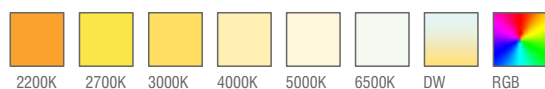

Light Colors