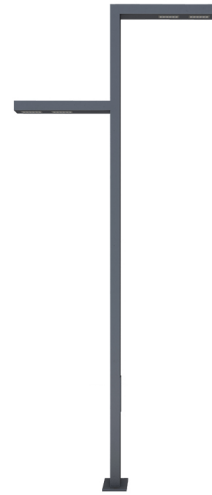

COAST V3

Outdoor Type Decorative Lighting Poles

The elegant sobriety of COAST, combined with state-of-the-art lighting technology, ensures its over-average versatility. It can easily be integrated in just about any architectural environment and fulfils every requirement - lighting paths in compliance with safety standards, used in a row, as design-oriented decorative lighting or as a standard guidance system.

Various light distributions, lumen packages, sizes and configurations make these highly adaptable LED outdoor luminaires even more flexible. Depending on personal taste and the area of installation, COAST can be used as pole-top luminaire. When the optional luminaire is added to the latter, it produces a symbolic, almost archetypal effect without loosing its characteristically modern simplicity.

Characteristics

Aluminium body
High efficiency LED lighting
Electrostatic powder paint
High quality silicone gasket
Galvanized metal anchorage
Aluminium PCB
LED with Life Span > 100.000 Hours
CCT tolerance within a 3 step MacAdams ellipse
Corrosion Protection
5 Years Warranty
Marine Coating (Optional)
ENEC Certified Driver

Key Advantages

- Can be easily integrated to many designs
- Economic and efficient
- Easy installation
- High performance LED
- High corrosion resistance

Applications