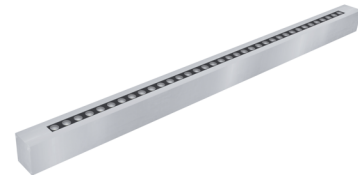

CESAR SS MONOCOLOR

Linear LED Wallwasher
Surface Mounted Facade Lighting

Cesar SS Monocolour exterior wallwasher luminarie is mainly used wall washing, spot lighting and flood lighting. Continuous interconnection with IP68 connectors Mounting bracket made of stainless steel.

Stainless steel body with stainless steel end caps offering various installation types. It is available as dimming options and many customizations options.

CESAR SS MONOCOLOR

Linear LED Wallwasher
Surface Mounted Facade Lighting

Optics

Light Distribution	30°/60°/90°/120°/Asm
--------------------	----------------------

Connection

Connection Cable	5 pins circular
------------------	-----------------

Customized Options

Power	8W - 57W ± %5
Led Qty	8 / 16 / 24 / 36 / 40
Input Voltage	24V/DC
CRI	>90 (Optional)
Light Color	Red, Green, Blue, Amber
Control	1-10V, DIM, DALI