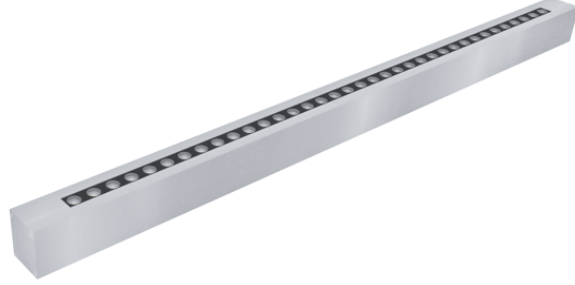

CESAR SS MONOCOLOR

Linear LED Wallwasher
Surface Mounted Facade Lighting

Cesar SS Monocolour exterior wallwasher luminarie is mainly used wall washing, spot lighting and flood lighting. Continuous interconnection with IP68 connectors Mounting bracket made of stainless steel.

Stainless steel body with stainless steel end caps offering various installation types. It is available as dimming options and many customizations options.

CESAR SS MONOCOLOR

Linear LED Wallwasher
Surface Mounted Facade Lighting

Electrical Options

Input Voltage	240V/AC
Input Frequency	50-60Hz
Electrical Protection Class	Class I

Body Options

Housing	316 Stainless Steel
Gasket	Silicone
Protection Rating	IP68
Impact Resistance	IK09
Color	Grey
Dimensions (LxWxH)	320-1520x50x60
Screws	316 Stainless Steel
End Caps	Aluminium Extrusion

Optics

Light Distribution	30°/60°/90°/120°/Asm
--------------------	----------------------

Connection

Connection Cable	5 pins circular
------------------	-----------------

Customized Options

Power	8W - 57W ± %5
Led Qty	8 / 16 / 24 / 36 / 40
Input Voltage	24V/DC
CRI	>90 (Optional)
Light Color	Red, Green, Blue, Amber
Control	1-10V, DIM, DALI