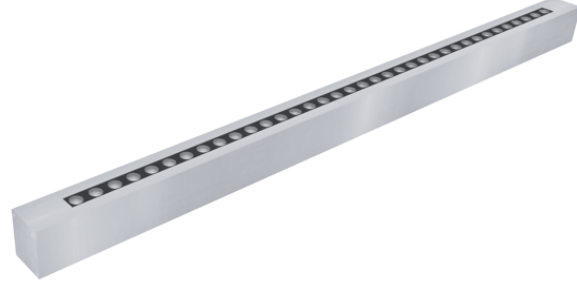

CESAR SS RGBW

Linear LED Wallwasher
Surface Mounted Facade Lighting

Cesar mini exterior wallwasher luminaire is mainly used wall washing, spot lighting and flood lighting. Continuous interconnection with IP68 connectors Mounting bracket made of stainless steel.

316 L Stainless steel body with stainless end caps offering various installation types. It is available as dimming options and many customizations options.

CESAR SS RGBW

Linear LED Wallwasher
Surface Mounted Facade Lighting

Electrical Options

Input Voltage	100 - 305V/AC
Input Frequency	50-60Hz
Number of Gear Unit	1 Unit
Power Unit	Power Supply
Surge Protection	6 KV
Electrical Protection Class	Class I

Body Options

Housing	316 Stainless Steel
Glass	Tempered Glass
Gasket	Silicone
Protection Rating	IP68
Impact Resistance	IK09
Color	Grey
Dimensions (LxWxH)	320-1520x50x60
Screws	316 Stainless Steel
End Caps	316 Stainless Steel

Optics

Light Distribution	30°/60°/90°/120°/Asm
--------------------	----------------------

Connection

Connection Cable	5 pins circular
------------------	-----------------

Customized Options

Power	8W - 57W ± %5
Led Qty	8 / 16 / 24 / 36 / 40
Input Voltage	24V/DC (Optional)
CRI	>90 (Optional)
Light Color	RGB