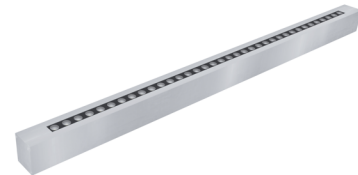

CESAR SS RGBW

Linear LED Wallwasher
Surface Mounted Facade Lighting

Cesar mini exterior wallwasher luminaire is mainly used wall washing, spot lighting and flood lighting. Continuous interconnection with IP68 connectors Mounting bracket made of stainless steel.

316 L Stainless steel body with stainless end caps offering various installation types. It is available as dimming options and many customizations options.

CESAR SS RGBW

Linear LED Wallwasher
Surface Mounted Facade Lighting

Optics

Light Distribution	30°/60°/90°/120°/Asm
--------------------	----------------------

Connection

Connection Cable	5 pins circular
------------------	-----------------

Customized Options

Power	8W - 57W ± %5
Led Qty	8 / 16 / 24 / 36 / 40
Input Voltage	24V/DC (Optional)
CRI	>90 (Optional)
Light Color	RGB