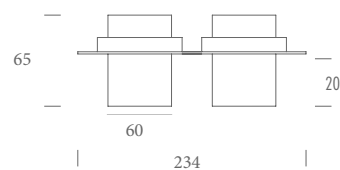

TECHNICAL DRAWINGS

* For different options, please contact our team.