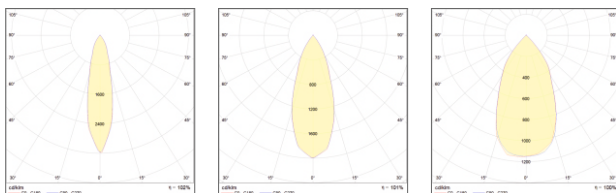

COSMO DUO SQUARE

recessed type
downlight

- Aluminum injection body
- Tempered glass
- Constant current LED driver
- Electrostatic powder coating paint
- Optional body colors
- ENEC Standards

BASIC OPTIONS

on/off	on/off Control (No Dimmable)
230V AC	Input Voltage 230V/AC
CRI > 80	Color Rendering Index > 80
4K	Light Temperature 4000K
	Light Beam 23°, 37°, 51°
w	White Body Color

PRODUCT CODE	W	Height	Length	Hole Size	Temp	Lumen*
CSMO2SQ.14.117x234.N.4.23	14	65	117x234	105+105	4000K	1540
CSMO2SQ.14.117x234.N.4.37	14	65	117x234	105+105	4000K	1520
CSMO2SQ.14.117x234.N.4.51	14	65	117x234	105+105	4000K	1500
CSMO2SQ.20.117x234.N.4.23	20	65	117x234	105+105	4000K	2140
CSMO2SQ.20.117x234.N.4.37	20	65	117x234	105+105	4000K	2120
CSMO2SQ.20.117x234.N.4.51	20	65	117x234	105+105	4000K	2100
CSMO2SQ.26.117x234.N.4.23	26	65	117x234	105+105	4000K	2522
CSMO2SQ.26.117x234.N.4.37	26	65	117x234	105+105	4000K	2500
CSMO2SQ.26.117x234.N.4.51	26	65	117x234	105+105	4000K	2480

* According to 4000K light temperature

CUSTOMIZE OPTIONS

Dimmable 1-10V	Dimmable PUSH	Dimmable TRIAC	Dimmable DALI	Input Voltage 24V/DC	Light Temperature 3000K	Light Temperature 6500K	Dynamic White	Color Rendering Index > 90	Black Body Color	EMERGENCY KIT
1-10V	PUSH	TRIAC	DALI	24V DC	3K	6.5K	DYN	CRI > 90	B	G

PRODUCT CODING

Product Name	Product Power	Product Size	Control System					Color Temperature			Light Beam
XX	XX	XX	1-10V	PUSH	TRIAC	DALI	3K	4K	6.5K		
XX	XX	XX	N	V	P	T	D	3	4	6	XX

TECHNICAL DRAWINGS

* For different options, please contact our team.