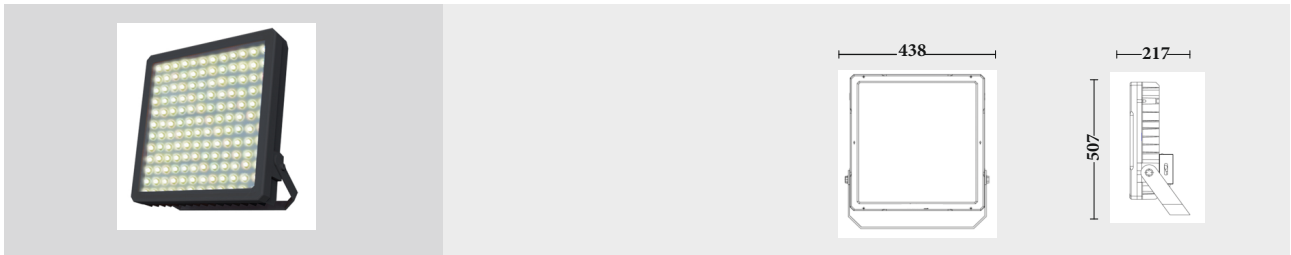

## Standard Product

Input	100-305V / AC 50-60Hz
Control	On / Off
Optic	60°
Light Color	4000K
Body Color	9005 Black
CRI	>82
Protection	IP66
Impact Resistance	IK09
Protection class IEC	Class I
Power factor (min.)	0,092
Surge protection	6KV
Wind Catching Area	0,18m <sup>2</sup>
Weight	8kg
Ambient Temperature	-25°C / +60°C