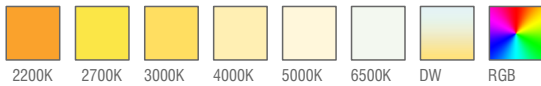

Light Colors