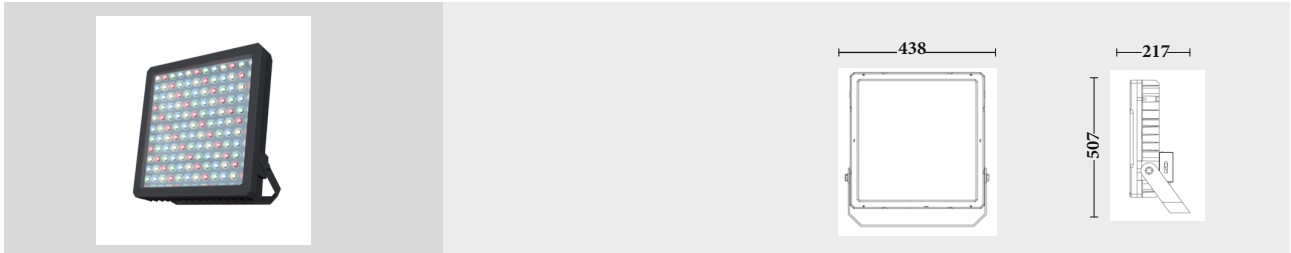

Applications

Sports

Ports

Exterior

Area

Facade

RADON SQ RGB-W

Standard Product

Input	100-305V / AC 50-60Hz
Control	DMX
Optic	60°
Light Color	RGB-W
Body Color	9005 Black
CRI	>82
Protection	IP66
Impact Resistance	IK09
Protection class IEC	Class I
Power factor (min.)	0,092
Surge protection	6KV
Wind Catching Area	0,18m ²
Weight	8kg
Ambient Temperature	-25°C / +60°C