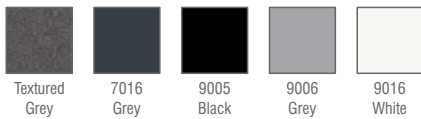

Body Colors Options