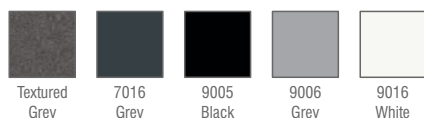

Body Colors Options