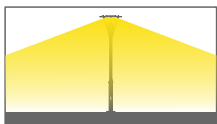

Light Effect

Optional Accessories

Ordering Details

Product Code	Power	Light Color	Lenght	Lumen
ELIAS.20.2000MM.TRANS.4.STBASE.N	20W	4000K	2000	2640
ELIAS.30.3000MM.TRANS.4.STBASE.N	30W	4000K	3000	3960
ELIAS.40.3000MM.TRANS.4.STBASE.N	40W	4000K	3000	5280
ELIAS.30.4000MM.TRANS.4.STBASE.N	30W	4000K	4000	3960
ELIAS.40.4000MM.TRANS.4.STBASE.N	40W	4000K	4000	5280
ELIAS.45.4000MM.TRANS.4.STBASE.N	45W	4000K	4000	5940
ELIAS.50.4000MM.TRANS.4.STBASE.N	50W	4000K	4000	6600
ELIAS.40.5000MM.TRANS.4.STBASE.N	40W	4000K	5000	5280
ELIAS.45.5000MM.TRANS.4.STBASE.N	45W	4000K	5000	5940
ELIAS.50.5000MM.TRANS.4.STBASE.N	50W	4000K	5000	6600
ELIAS.55.5000MM.TRANS.4.STBASE.N	55W	4000K	5000	7260
ELIAS.60.5000MM.TRANS.4.STBASE.N	60W	4000K	5000	7920
ELIAS.30.6000MM.TRANS.4.STBASE.N	30W	4000K	6000	3960
ELIAS.40.6000MM.TRANS.4.STBASE.N	40W	4000K	6000	5280
ELIAS.50.6000MM.TRANS.4.STBASE.N	50W	4000K	6000	6600
ELIAS.60.6000MM.TRANS.4.STBASE.N	60W	4000K	6000	7920
ELIAS.80.6000MM.TRANS.4.STBASE.N	80W	4000K	6000	10560

* For different options, please contact our team.

Product Coding

Product Name	Product Power	Input	Control System	Color Temperature	Light Beam	Body Color
XX	XX	AC DC	push/T/RAC/DALI	3K 4K 6.5K	XX	XX
XX	XX	AC DC	N V P T D	3 4 6	XX	XX