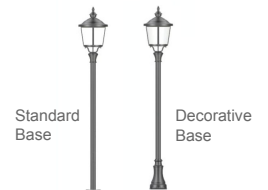

Available Options

* Possibility of production in different lengths and sections.

Input	24V / DC
Control	RGB, DALI, DIM, DMX
Optic	8°, 15°, 30°, 50°, 60°, 70°, 90°, 120°, Asymmetrical
Light Color	2200K, 2700K, 3000K, 5000K, 6500K
Body Color	Optional RAL colors
CRI	>90
Protection	IP67
Warranty	7-10 Years