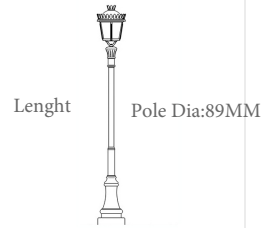

## Standard Product

Input	100-305V / AC 50-65Hz
Control	On / Off
Optic	Symmetrical
Light Color	4000K
Body Color	7016 Grey
CRI	>82
Protection	IP66
Impact Resistance	IK09
Protection class IEC	Class I
Power factor (min.)	0,092
Weight	- kg
Ambient Temperature	-30°C / +60°C
Head	Transparent Diffuser