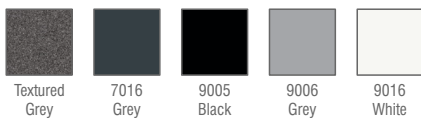

Body Colors Options