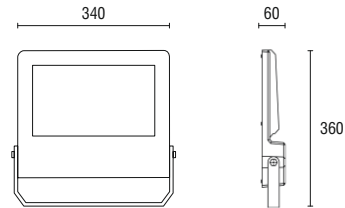

## Standard Product

Input	100-305V / AC 50-60Hz
Control	On / Off
Optic	60°
Light Color	4000K
Body Color	9005 Black
CRI	>82
Protection	IP66
Impact Resistance	IK09
Protection class IEC	Class I
Power factor (min.)	0,092
Surge protection	6KV
Wind Catching Area	0,05m <sup>2</sup>
Weight	4kg
Ambient Temperature	-25°C / +60°C