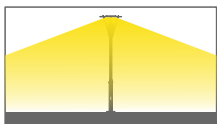

Light Effect

Optional Accessories

Ordering Details

Product Code	Power	Light Color	Dimensions	Lumen
WALLGLOP.E27..10.2000MM.	10W	4000K	2000	1000
WALLGLOP.E27..15.3000MM.	15W	4000K	3000	1500
WALLGLOP.E27..20.4000MM	20W	4000K	4000	2000
WALLGLOP.E27..30.5000MM.	30W	4000K	5000	3000
WALLGLOP.E27..40.5000MM.	40W	4000K	6000	4000

Product Coding

Product Name	Product Power	Input	Control System	Color Temperature	Light Beam	Body Color
XX	XX	AC DC	on/off 1-10V PUSH TRAC DALI	3K 4K 6.5K	XX	XX
XX	XX	AC DC	N V P T D	3 4 6	XX	XX